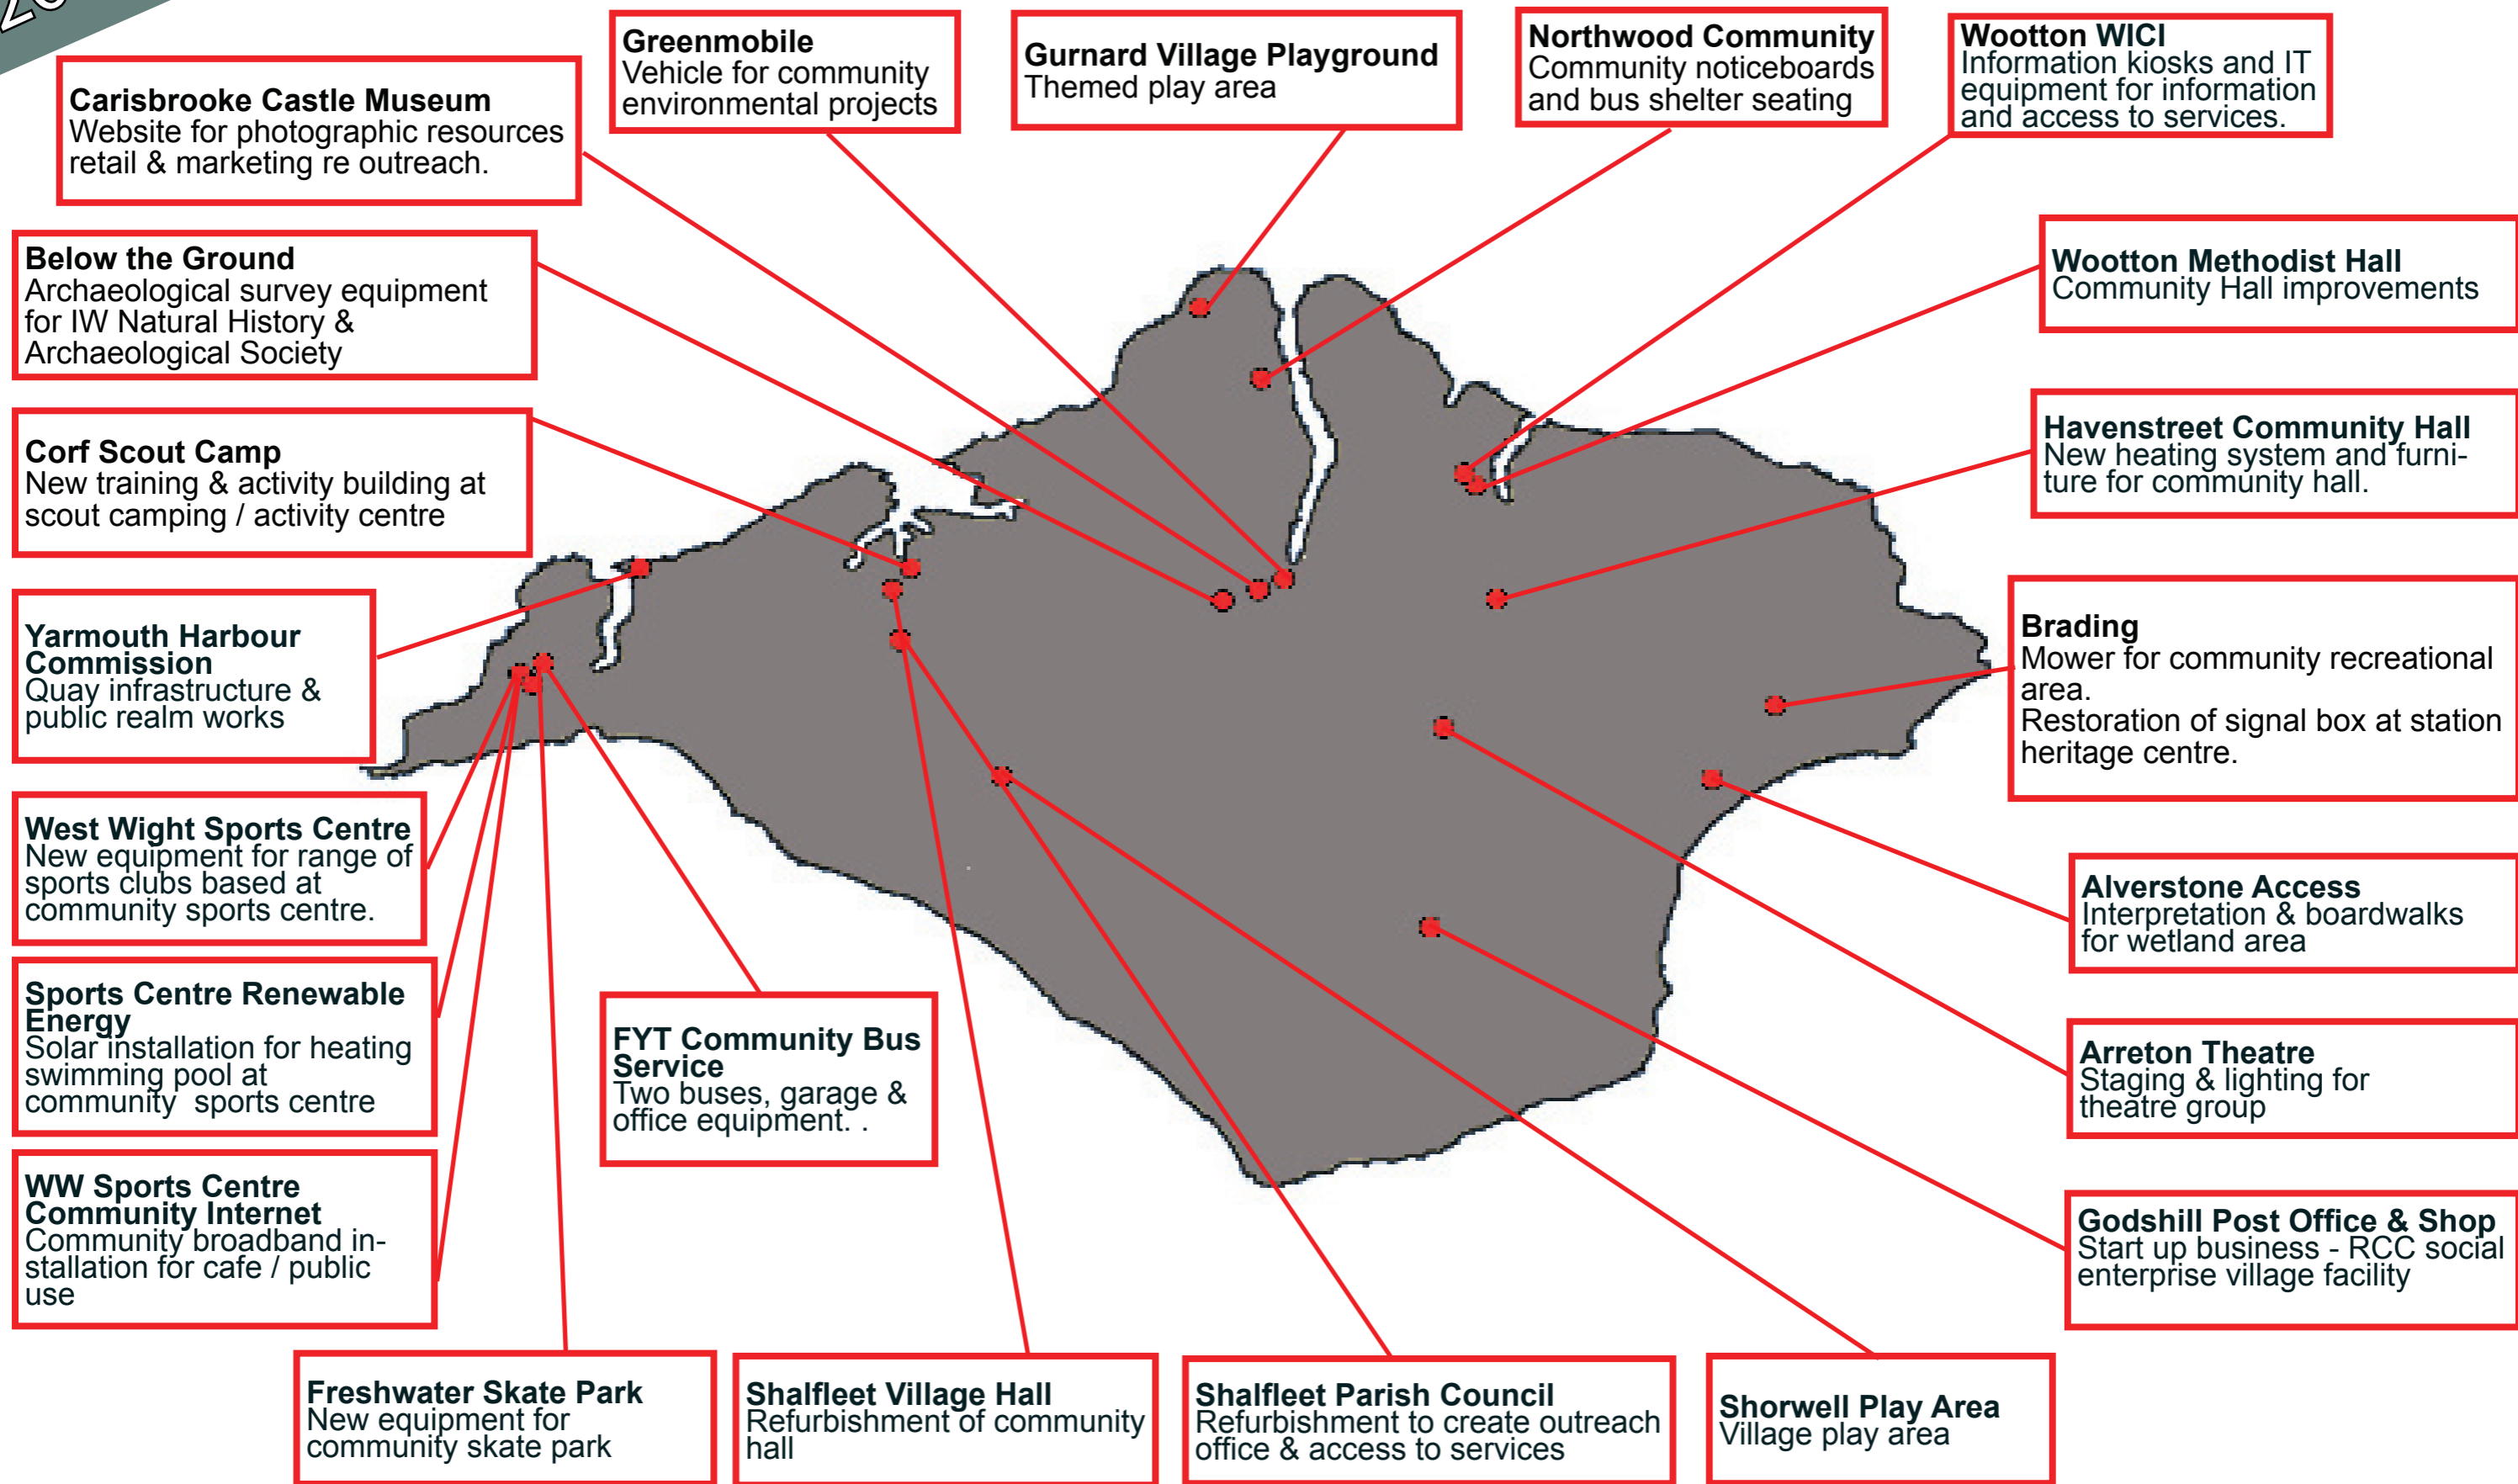

2008 - 2013

SUPPORTING RURAL COMMUNITIES

Isle of Wight LEADER - making a difference