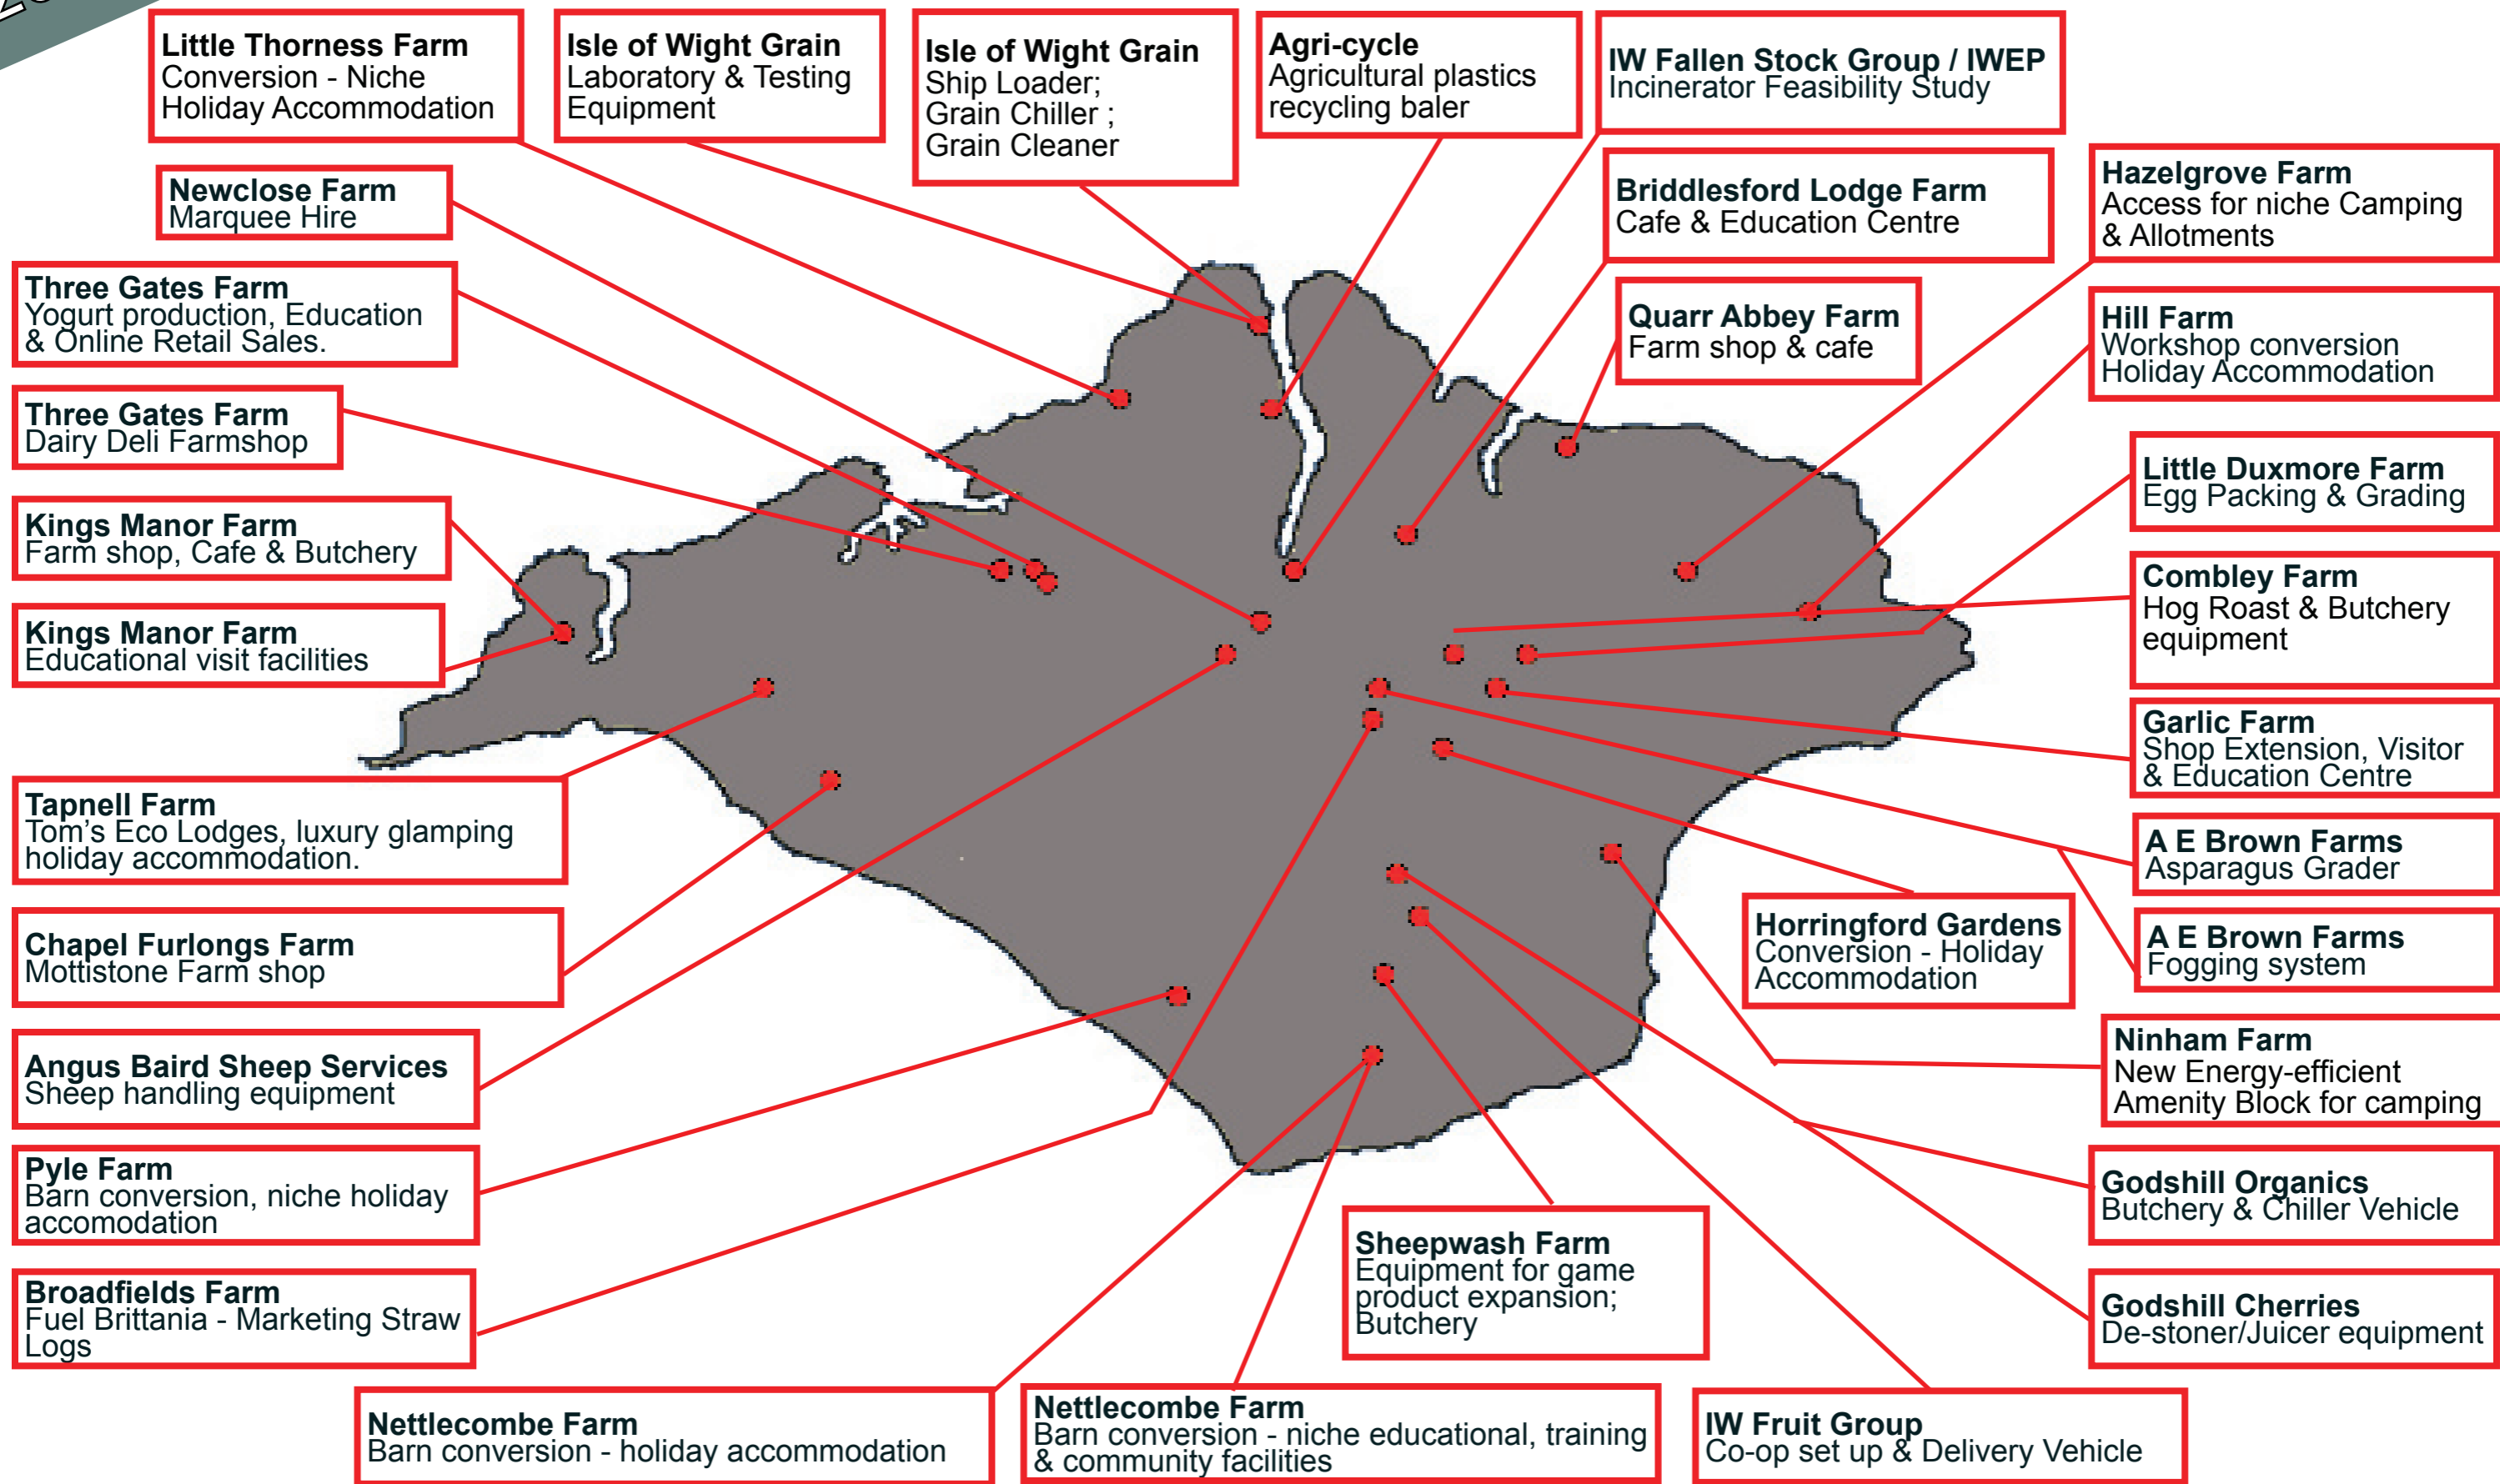

2008 - 2013

# SUPPORTING ISLAND FARMERS

Isle of Wight LEADER - making a difference