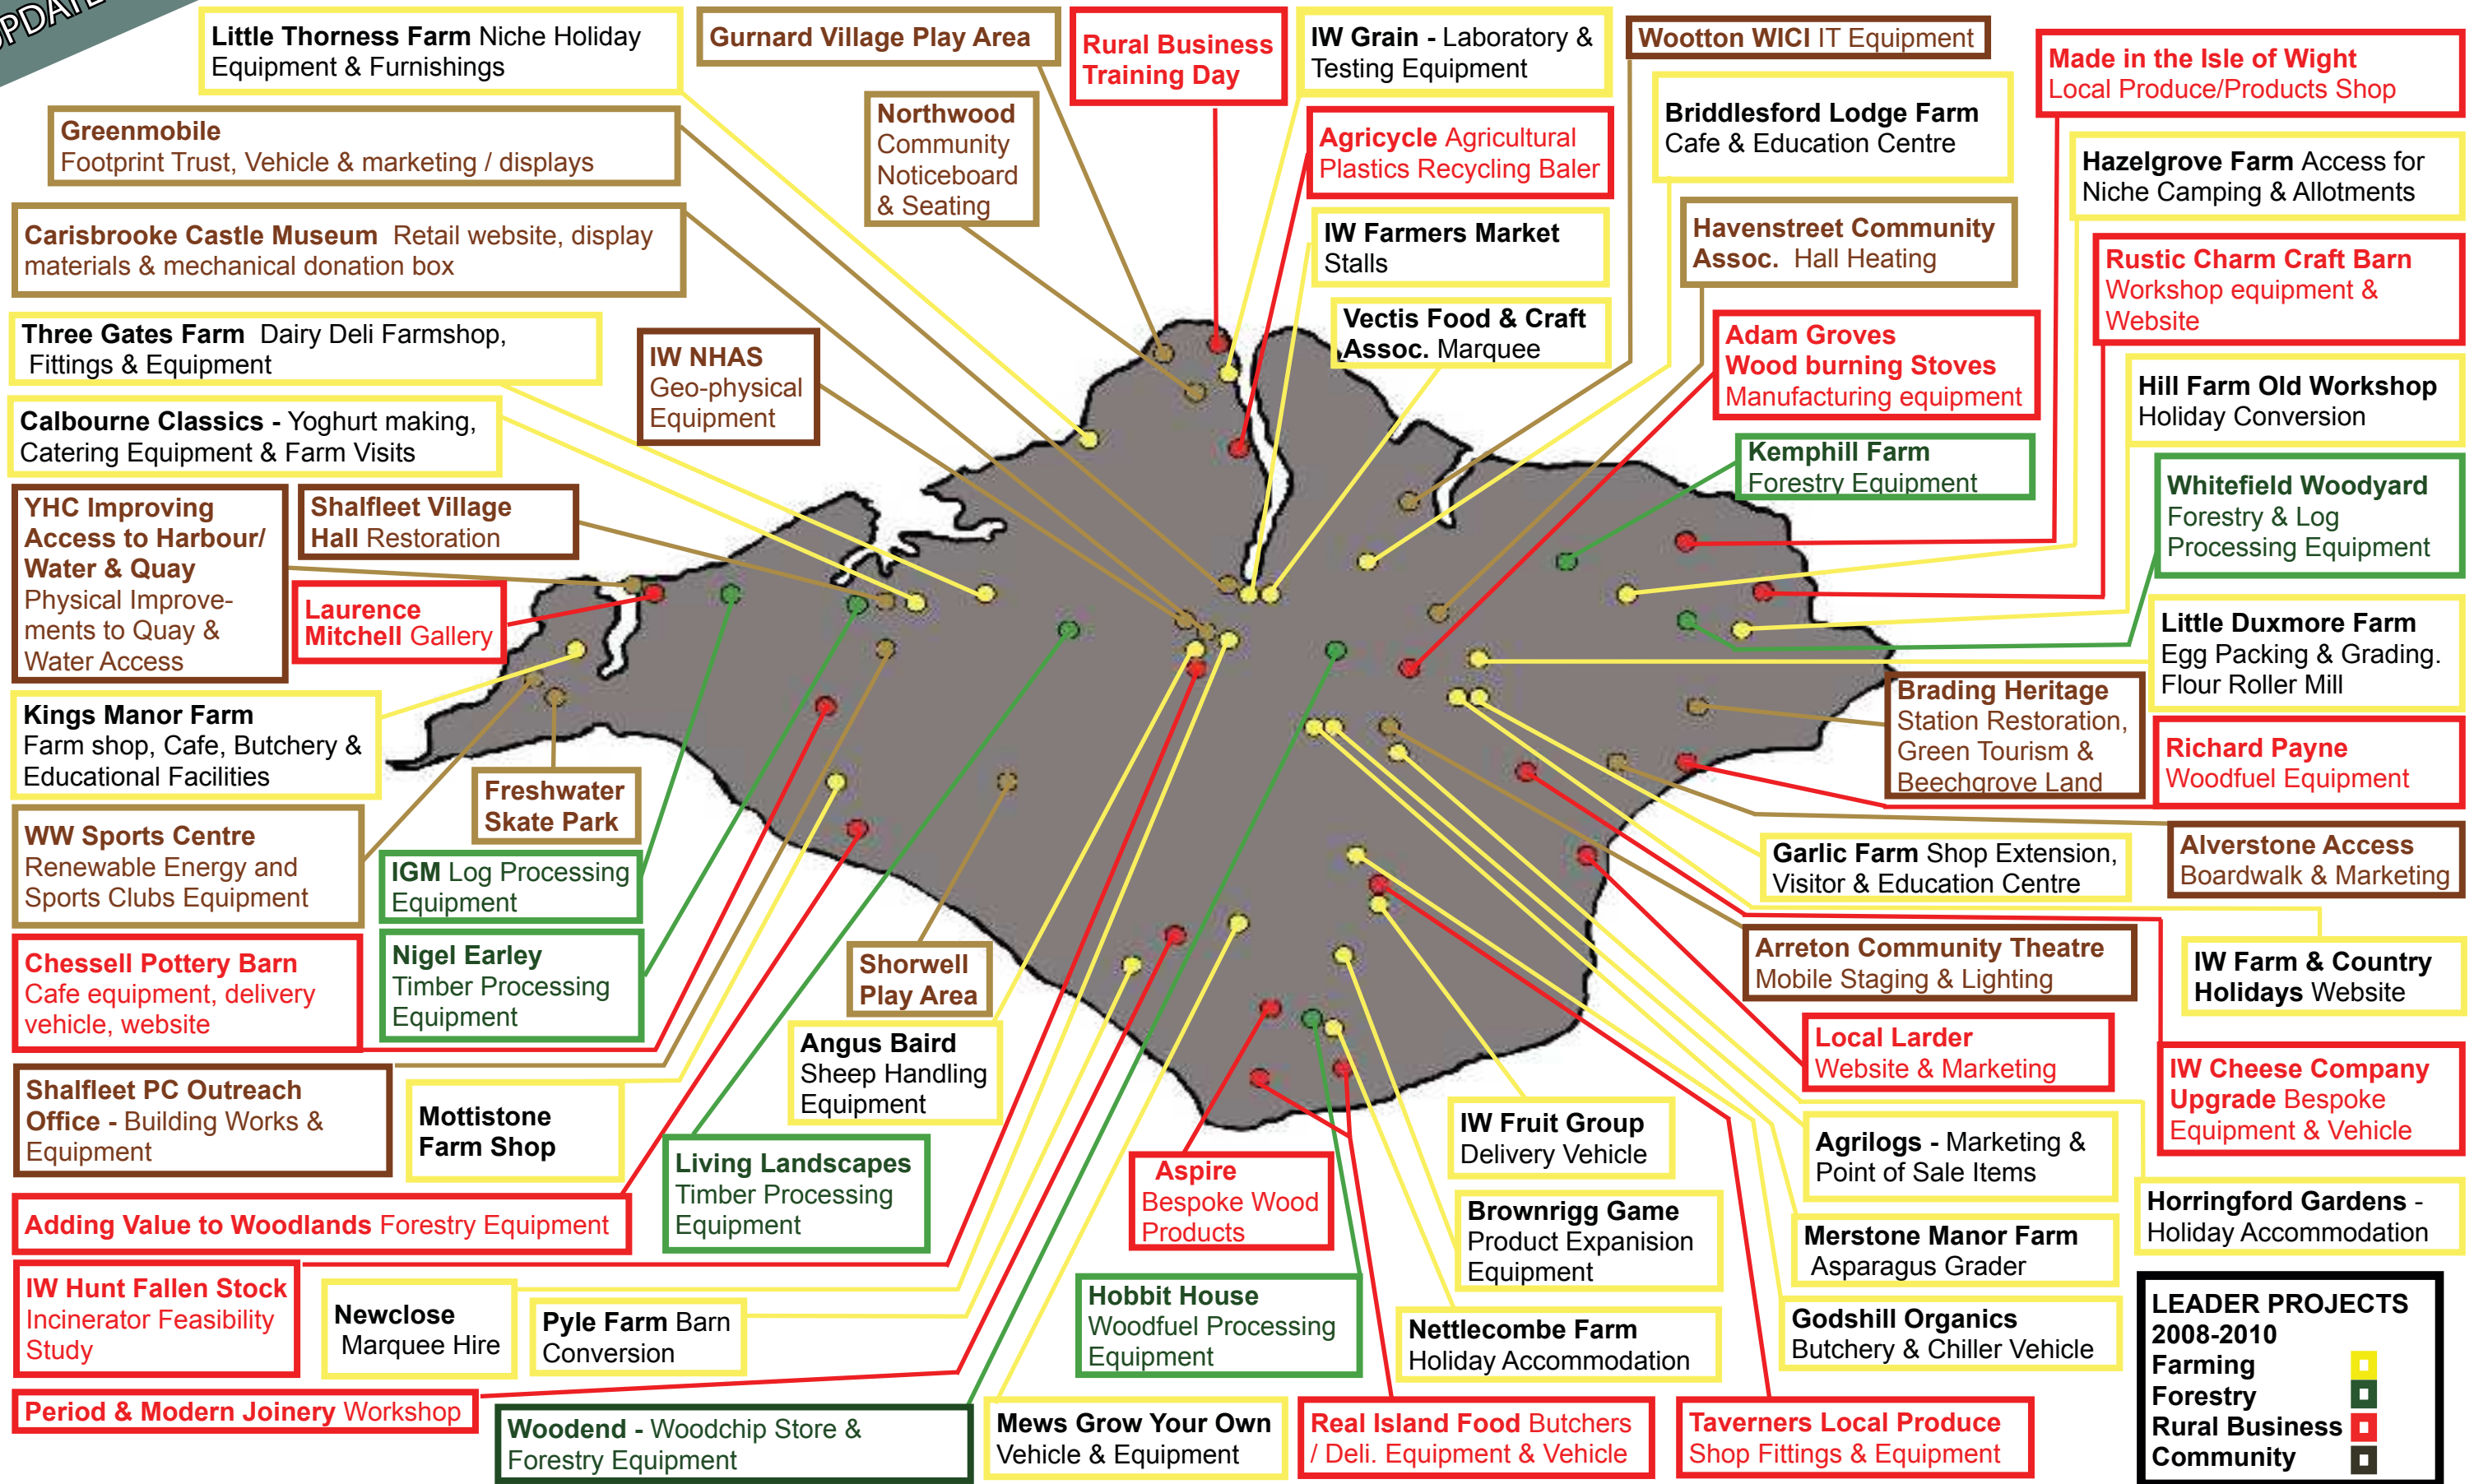

UPDATE JANUARY 2011

ISLE OF WIGHT RDPE LEADER FUNDING PROJECTS

If you think you have a project that could benefit from LEADER funding contact Carol Flux on 01983 535836 or email carol.flux@naturalenterprise.co.uk